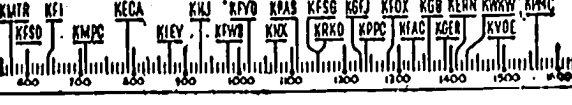

YOUR RADIO TODAY

TIMES NEWS KMPC—710 ON YOUR DIAL
ON THE HOUR—EVERY HOUR

SUNDAY CHURCH SERVICES

Time	Station	Program
7 A.M.	KOPJ	Radio Church.
7:30 A.M.	KHJ	Air Church.
8 A.M.	KPAC	Country Church.
8:15 A.M.	KPAB	Immanuel Baptist.
8:30 A.M.	KHJ	W. B. Record.
9 A.M.	KHJ	Pilgrim Hr.
9:30 A.M.	KPAB	Bible Club.
10 A.M.	KNX	Air Church.
10:15 A.M.	KPOX	Independ. Church.
10:30 A.M.	KPAC	Church News.
10:45 A.M.	KPOX	Cumberland Church.
11 A.M.	KPAC	Presbyterian Ch.
12 NOON	KMTR	St. Brendan Chotr.
12:30 P.M.	KHJ	Children's Chapel.
1 P.M.	KPAB	Convoy Pravar.
1:30 P.M.	KHJ	Young People's Church.
2 P.M.	KMTR	Nazareth Voice.
2:30 P.M.	KHJ	Rev. Billy Adams.
3 P.M.	KHJ	Catholic Hour.
3:30 P.M.	KHJ	Church of Christ.
4 P.M.	KPAC	Presbyterian Ch.
4:15 P.	KHJ	Church of Christ.
4:30 P.M.	KHJ	Church of Christ.
5 P.M.	KHJ	Church of Christ.
5:30 P.M.	KHJ	Church of Christ.
5:45 P.	KHJ	Church of Christ.
6:45 P.M.	KMTR	Church of Christ.
6 P.M.	KPAB	Lutheran Chapel.
6:30 P.M.	KOPJ	Tabernacle.
7 P.M.	KPAB	Angelus Temple.
7:15 P.M.	KMTR	Church of Christ.
7:30 P.M.	KMTR	Church of Christ.
8 P.M.	KPOX	Christian Science.
9 P.M.	KMTR	Bible Church.
9:30 P.M.	KPWB	Pacific Lutheran.
10 P.M.	KMPC	Old-Fashioned Revival.
10:30 P.M.	KPAB	Bright Cor. Church.
11 P.M.	KHJ	Young People's Ch.
11:45 P.M.	KHJ	Young People's Ch.

ENTERTAINMENT -- BY THE HOUR